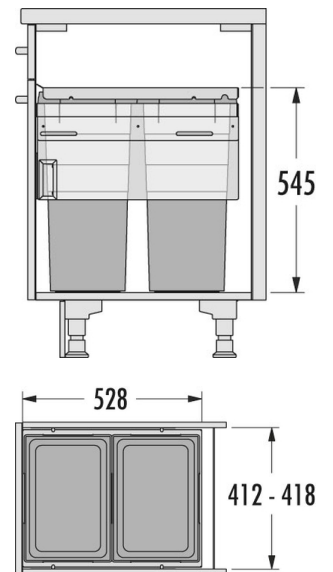

# HAILO AS Euro Cargo 450 38/38

**3619471**

GTIN: 4007126368386

For cabinets with front-mounted door of  
450 mm width

SLIDE

2 BUCKET

**76 L**

TOTAL

Suitable for cabinet width (cm)  
45

## Specifications

Type of installation	Slide	✓
Cabinet-width min. (cm)		45
Cabinet-width max. (cm)		45
Suitable for cabinet width (cm)		45
available Cabinet-depth min. (mm)		528
Sidewall mounted		✓
Slides		covered, dampened slides with self-closing device with fully synchronized over-travel
Side-wall thickness (mm)		16 - 19 (self-adjusting)
Product dimensions (WxDxH) (mm)		412 - 418 x 528 x 545
Packing dimensions (WxDxH) (mm)		490 x 320 x 620
System-depth (mm)		528
Number of bins		2
Lid		Sheet metal system Lid
Capacity (l)		2 x 38
Total volume (l)		76

# PRODUCT SPECIFICATION SHEET

---

Color metal parts	silver-coloured
Color plastic parts	light grey
Weight incl. packing (kg)	13