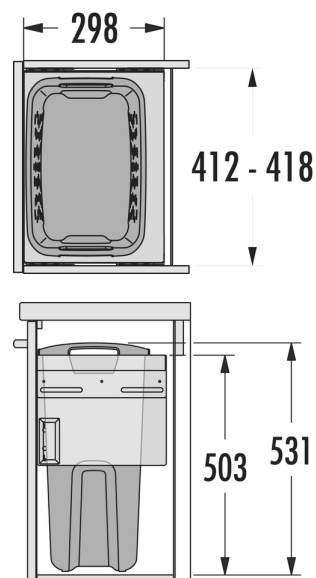

HAILO Laundry Carrier 450 Bathroom

3270471

GTIN: 4007126302175

Laundry Carrier Systems for a cleaned up Bathroom. For 45 cm wide base-cabinets

SLIDE

1 BUCKET

33 L

TOTAL

Suitable for cabinet width (cm)

45

Specifications

Type of installation	Slide	✓
Cabinet-width min. (cm)		45
Cabinet-width max. (cm)		45
Suitable for cabinet width (cm)		45
Sidewall mounted		✓
Slides	covered slides with over-travel	
Side-wall thickness (mm)	16 - 19 mm (self-adjusting)	
Product dimensions (WxDxH) (mm)	412-418 x 298 x 531	
Packing dimensions (WxDxH) (mm)	510 x 345 x 560	
System-depth (mm)	298	
Number of bins	1	
Capacity (l)	1 x 33	
Total volume (l)	33	
Color metal parts	silver	
Color plastic parts	white	
Weight incl. packing (kg)	7	

HAILO Laundry Carrier 600 Bathroom

3270621

GTIN: 4007126302182

Laundry Carrier Systems for a cleaned up Bathroom. For 60 cm wide base-cabinets

SLIDE

2 BUCKET

37 L

TOTAL

Suitable for cabinet width (cm)

60

Specifications

Type of installation	Slide	✓
Cabinet-width min. (cm)		60
Cabinet-width max. (cm)		60
Suitable for cabinet width (cm)		60
Sidewall mounted		✓
Slides	covered slides with over-travel	
Side-wall thickness (mm)	16 - 19 mm (self-adjusting)	
Product dimensions (WxDxH) (mm)	562-568 x 298 x 531	
Packing dimensions (WxDxH) (mm)	510 x 345 x 560	
System-depth (mm)	298	
Number of bins	2	
Capacity (l)	1 x 33, 1 x 4	
Total volume (l)	37	
Color metal parts	silver	
Color plastic parts	white	
Weight incl. packing (kg)	7,7	